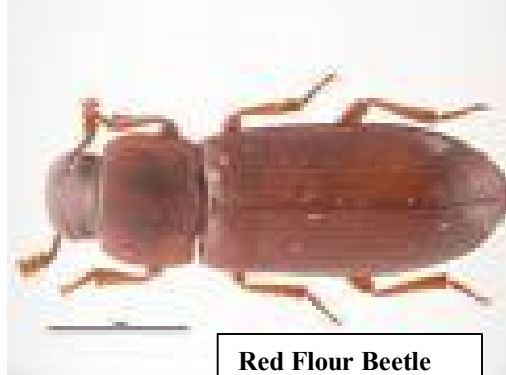

Red Flour Beetle Confused Flour Beetle

Red Flour Beetle

3. Red flour beetle

Confused Flour Beetle

These beetles are very similar. The red flour beetle can fly and is found more in southern states while the confused flour beetle does not fly and is found more in northern states. Both may be found in the Pacific Northwest.

Red & Confused Flour Beetles attack stored grain products such as flour, cereals, meal, crackers, beans, spices, pasta, cake mix, dried pet food, dried flowers, chocolate, nuts, seeds and museum specimens. They have chewing mouth parts, but do not bite or sting. These beetles are attracted to light. They will often be found in cracks and crevices where grain has been spilled as well as the product itself.