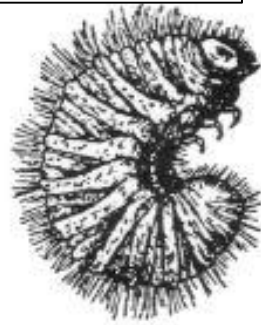

Cigarette & Drugstore Beetles

Cigarette Beetles
Drugstore Beetles

Top View

Antenna and Side View

Cigarette Beetle

Larva

Top View

Side View

Drugstore Beetle

Larva

These beetles are very similar in appearance – the main difference is the larvae of the cigarette beetle are “fuzzy” rather than smooth.

Adult Drugstore Beetle on Left & Adult Cigarette Beetle on Right
Both infest a wide variety of foods, especially dried plant and animal products.