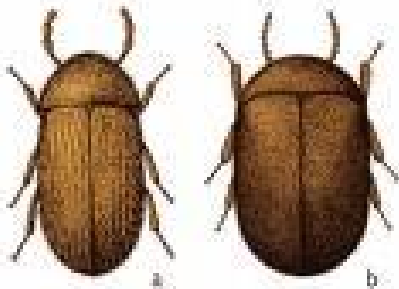

Cigarette & Drugstore Beetles

Cigarette Beetles
Drugstore Beetles

Top View

Antenna and Side View

Cigarette Beetle

Larva

Top View

Side View

Drugstore Beetle

Larva

These beetles are very similar in appearance – the main difference is the larvae of the cigarette beetle are “fuzzy” rather than smooth.

Adult Drugstore Beetle on Left & Adult Cigarette Beetle on Right
Both infest a wide variety of foods, especially dried plant and animal products.