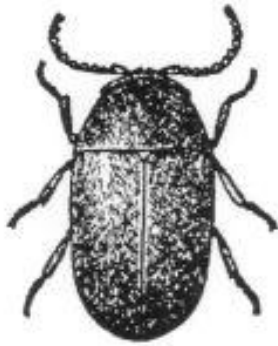

Cigarette & Drugstore Beetles

Cigarette Beetles
Drugstore Beetles

Top View

Antenna and Side View

Cigarette Beetle

Larva

Top View

Side View

Drugstore Beetle

Larva

These beetles are very similar in appearance – the main difference is the larvae of the cigarette beetle are “fuzzy” rather than smooth.

Adult Drugstore Beetle on Left & Adult Cigarette Beetle on Right
Both infest a wide variety of foods, especially dried plant and animal products.